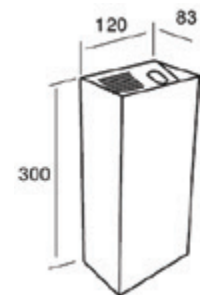

REF. 53150 ●

Negro Mate / Matt Black

2

MODELO / MODEL