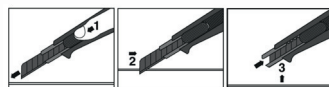

Art. 103268
Knife size
(L x W x H) 190x38 mm
Weight knife 104g
Ergonomic TPR handle

FEATURES

Semi-Automatic Ergonomic utility knife, TPR handle for comfortable use.
Stainless-steel blade channel with a double ratcheting system for safety.
Multifunctional driver tip.
For carrying convenience, a lanyard hole is included and a safety locking system guarantee in order to avoid accidently cuts.

SK2H **25%**
SHARPER **x1**

*Ergonomic handle
for right handers*