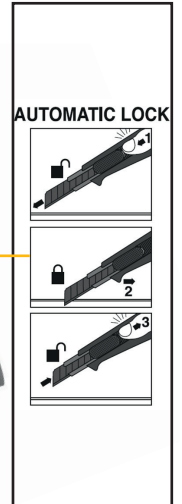

Art. 103268
Knife size
(L x W x H) 190x38 mm
Weight knife 104g
Ergonomic TPR handle

FEATURES

Semi-Automatic Ergonomic utility knife, TPR handle for comfortable use.
Stainless-steel blade channel with a double ratcheting system for safety.
Multifunctional driver tip.
For carrying convenience, a lanyard hole is included and a safety locking system guarantee in order to avoid accidently cuts.

SK2H **25%**
SHARPER **x1**

*Ergonomic handle
for right handers*

3 394661 032683